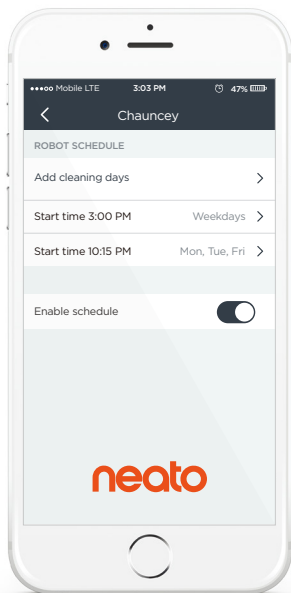

Smart. Powerful. Connected.

Your introduction to navigating Wi-Fi enabled robot vacuums – great for everyday cleaning.

neato KNOWS

Cleaning on the go.

Clean anytime, from anywhere with the Neato app—start, stop, pause, schedule, and receive notifications wherever you are.

LaserSmart technology.

Uses laser technology and real-time object detection to continuously scan and map each room, identifying furniture, doorways, and stairs. It then methodically cleans, moving from room to room in the most efficient way—instead of just bumping around.

SpinFlow Power Clean system.

Combo brush, extra-large dirt bin, and standard filter capture dirt, debris, pet hair, and dust bunnies, keeping your floors clean everyday.

STANDARD FILTER

D-Shape with CornerClever technology.

Neato's D-shape allows for a front-brush design with a 50% larger brush (compared to many round robots) that gets closer to the walls and into corners—and makes room for Neato's extra-large dirt bin.

Cleans on a schedule.