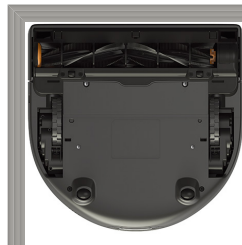

Package Dimensions:

39.6 cm w x 56.9 cm l x 13.7 cm h
15.6" w x 22.4" l x 5.4" h

Package Weight: 5.6 kg. /12.2 lbs.

Package Contents

Wi-Fi Enabled Navigating Robot Vacuum
Integrated Charge Base & Power Cord
Lithium-Ion Battery
Combo Brush
Standard Filter
User Guide

D-shape cleans closer to walls and into corners.

Neato Robot Vacuum

10.9 inches / 27.6cm

Other Robot Vacuum

6.4 inches / 16.3cm

Neato cleans within 20mm of walls and corners.

Neato's D-shape allows for a front-brush design with a 50% bigger brush than the competition. Gets closer to walls and into corners—and makes room for Neato's extra-large dirt bin.