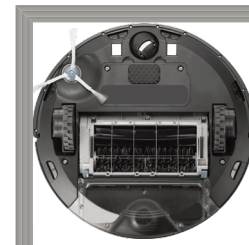

Package Dimensions:

39.6 cm w x 56.9 cm l x 13.7 cm h
15.6" w x 22.4" l x 5.4" h

Package Weight: 5.6 kg. /12.2 lbs.

Package Contents

Wi-Fi Enabled Navigating Robot Vacuum
Integrated Charge Base & Power Cord
Lithium-Ion Battery
Combo Brush
Standard Filter
User Guide

D-shape cleans closer to walls and into corners.

Neato Robot Vacuum

10.9 inches / 27.6cm

Other Robot Vacuum

6.4 inches / 16.3cm

Neato cleans within 20mm of walls and corners.

Neato's D-shape allows for a front-brush design with a 50% bigger brush than the competition. Gets closer to walls and into corners—and makes room for Neato's extra-large dirt bin.