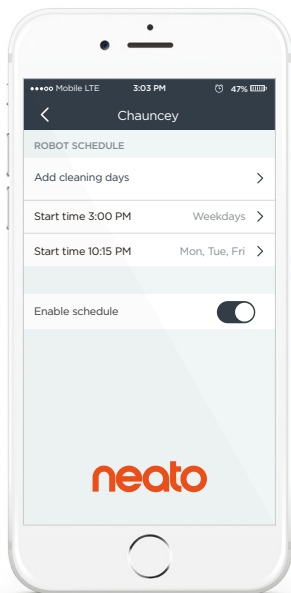

Smart. Powerful. Connected.

High performance navigating robot vacuum – great for homes with pets and allergies.

neatoKNOWS
Cleaning on the go.

Clean anytime, from anywhere with the Neato app—start, stop, pause, schedule, and receive notifications wherever you are.

LaserSmart technology.

Uses laser technology and real-time object detection to continuously scan and map each room, identifying furniture, doorways, and stairs. It then methodically cleans, moving from room to room in the most efficient way—instead of just bumping around.

SpinFlow Power Clean system.

Combo brush, extra large dirt bin, and ultra performance filter are best at capturing dirt, debris, pet hair and allergens. Easy to pop out and clean filter—filter screen keeps dirt where it belongs.

ULTRA PERFORMANCE FILTER

Neato app for full control.

Includes additional features including Cleaning Stats, Find Me, 2-Pass Spot Cleaning and more.

D-Shape, CornerClever tech, and Side Brush.

Neato's D-shape allows for a front-brush design with a 50% larger brush (compared to many round robots) that gets closer to the walls and into corners—and makes room for Neato's extra-large dirt bin.