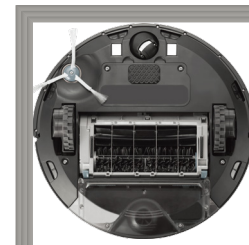

D-shape cleans closer to walls and into corners.

Neato Robot Vacuum

10.9 inches / 27.6cm

Neato cleans within 14mm of walls and corners.

Neato's D-shape allows for a front-brush design with a 50% bigger brush than the competition. Gets closer to walls and into corners—and makes room for Neato's extra-large dirt bin.