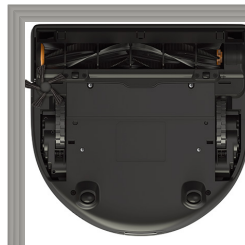

D-shape cleans closer to walls and into corners.

Neato Robot Vacuum

10.9 inches / 27.6cm

Neato cleans within 14mm of walls and corners.

Neato's D-shape allows for a front-brush design with a 50% bigger brush than the competition. Gets closer to walls and into corners—and makes room for Neato's extra-large dirt bin.